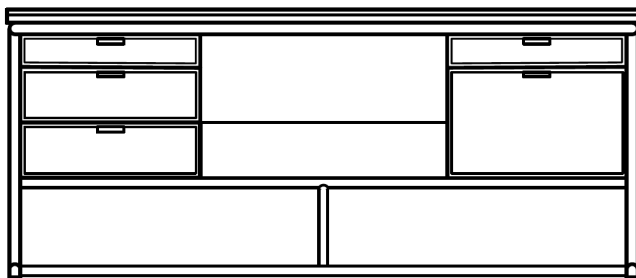

Configuration A  
26.5"Deep

Guest Face with Bookshelf Boxes

User Face with Pencil Drawers

Cord Exit at Side

Drawer Detail with Leather and Brass Pull

User Face with Pencil Drawers

Grommet Insert Blackened Brass

Conf A: Bookshelf Front with 2 Pencil Drawers

Conf B: Full-Depth Pencil Drawers Only

Conf C: Two Full-Depth Drawers Boxes below with Two Full-Depth Pencil Drawers

Conf D: Back to Back Bookshelf and Drawer Boxes below with Two Full Depth Pencil Drawers

## DOMAIN DESK

One's work is one's purpose.

Welcome to Domain.

Designed to support focused work and invite engagement.

Highly considered details on each face and every edge.

Functional components are held by a structure with a confident stance. The Bookshelf front presents one's books & belongings. Drawer options for everything from paperclips & pencils to files & flasks keeping life organized and energized. The work surface comforts the wrists with a downturned edge while an upturned lip catches that rogue pencil.

## DIMENSIONS

Available 30" high in two standard widths:

64" wide x 30" high

72" wide x 30" high

And two standard depths:

26.5" deep or 30" deep