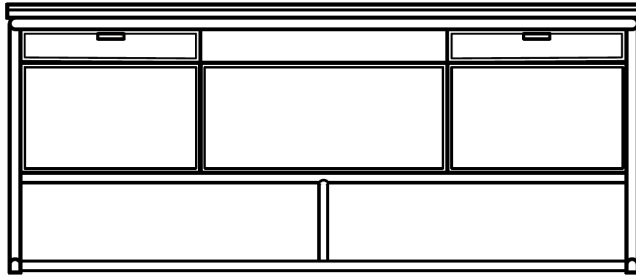

Configuration A  
26.5"Deep

Guest Face with Bookshelf Boxes

User Face with Pencil Drawers

Cord Exit at Side

Drawer Detail with Leather and Brass Pull

User Face with Pencil Drawers

Grommet Insert Blackened Brass

Conf A: Bookshelf Front with 2 Pencil Drawers

Conf B: Full-Depth Pencil Drawers Only

Conf C: Two Full-Depth Drawers Boxes below with Two Full-Depth Pencil Drawers

Conf D: Back to Back Bookshelf and Drawer Boxes below with Two Full Depth Pencil Drawers

## DOMAIN DESK

One's work is one's purpose.

Welcome to Domain.

Designed to support focused work and invite engagement.

Highly considered details on each face and every edge.

Functional components are held by a structure with a confident stance. The Bookshelf front presents one's books & belongings. Drawer options for everything from paperclips & pencils to files & flasks keeping life organized and energized. The work surface comforts the wrists with a downturned edge while an upturned lip catches that rogue pencil.

## DIMENSIONS

Available 30" high in two standard widths:

64" wide x 30" high

72" wide x 30" high

And two standard depths:

26.5" deep or 30" deep