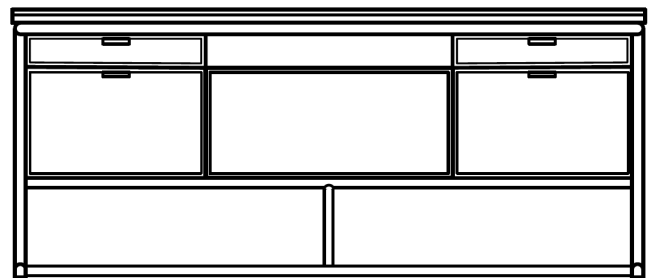

Configuration A  
26.5"Deep

Guest Face with Bookshelf Boxes

User Face with Pencil Drawers

Cord Exit at Side

Drawer Detail with Leather and Brass Pull

User Face with Pencil Drawers

Grommet Insert Blackened Brass

Conf A: Bookshelf Front with 2 Pencil Drawers

Conf B: Full-Depth Pencil Drawers Only

Conf C: Two Full-Depth Drawers Boxes below with Two Full-Depth Pencil Drawers

Conf D: Back to Back Bookshelf and Drawer Boxes below with Two Full Depth Pencil Drawers

## DOMAIN DESK

One's work is one's purpose.

Welcome to Domain.

Designed to support focused work and invite engagement.

Highly considered details on each face and every edge.

Functional components are held by a structure with a confident stance. The Bookshelf front presents one's books & belongings. Drawer options for everything from paperclips & pencils to files & flasks keeping life organized and energized. The work surface comforts the wrists with a downturned edge while an upturned lip catches that rogue pencil.

## DIMENSIONS

Available 30" high in two standard widths:

64" wide x 30" high

72" wide x 30" high

And two standard depths:

26.5" deep or 30" deep