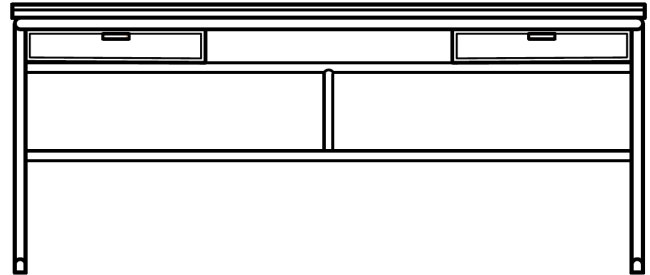

Configuration A  
26.5"Deep

Guest Face with Bookshelf Boxes

User Face with Pencil Drawers

Cord Exit at Side

Drawer Detail with Leather and Brass Pull

User Face with Pencil Drawers

Grommet Insert Blackened Brass

Conf A: Bookshelf Front with 2 Pencil Drawers

Conf B: Full-Depth Pencil Drawers Only

Conf C: Two Full-Depth Drawers Boxes below with Two Full-Depth Pencil Drawers

Conf D: Back to Back Bookshelf and Drawer Boxes below with Two Full Depth Pencil Drawers

## DOMAIN DESK

One's work is one's purpose.

Welcome to Domain.

Designed to support focused work and invite engagement.

Highly considered details on each face and every edge.

Functional components are held by a structure with a confident stance. The Bookshelf front presents one's books & belongings. Drawer options for everything from paperclips & pencils to files & flasks keeping life organized and energized. The work surface comforts the wrists with a downturned edge while an upturned lip catches that rogue pencil.

## DIMENSIONS

Available 30" high in two standard widths:

64" wide x 30" high

72" wide x 30" high

And two standard depths:

26.5" deep or 30" deep